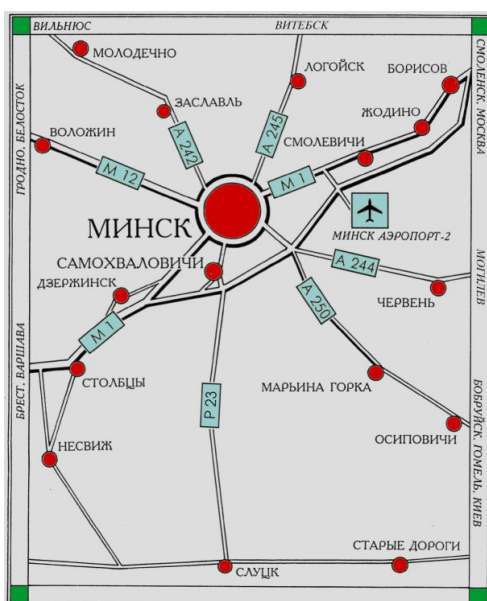

The address of the RUE 'Institute for Fruit Growing':

223013 The Republic of Belarus, Minsk district, Samokhvalovichy settlement, Kovalev Str., 2.

Telefax: +375 17 506 61 40.

E-mail: info@belsad.by

FREQUENTLY ASKED QUESTIONS:

Question: Where is the Institute for Fruit Growing situated?

Answer: The office building of the RUE 'Institute for Fruit Growing' is situated at the following address: 223013 The Republic of Belarus, Minsk district, Samokhvalovichy settlement, Kovalev Str., 2.

Question: How could anybody reach the settlement Samokhvalovichi from Minsk?

Answer: The settlement of Samokhvalovichi is situated 12 kilometers far from Minsk encircling highway in Slutsk direction (P23).

Question: Where in the settlement of Samokhvalovichi is the Institute for Fruit Growing situated?

Answer: The office building of the RUE 'Institute for Fruit Growing' is situated at the following address: the Republic of Belarus, Minsk district, Samokhvalovichy settlement, Kovalev Str., 2.